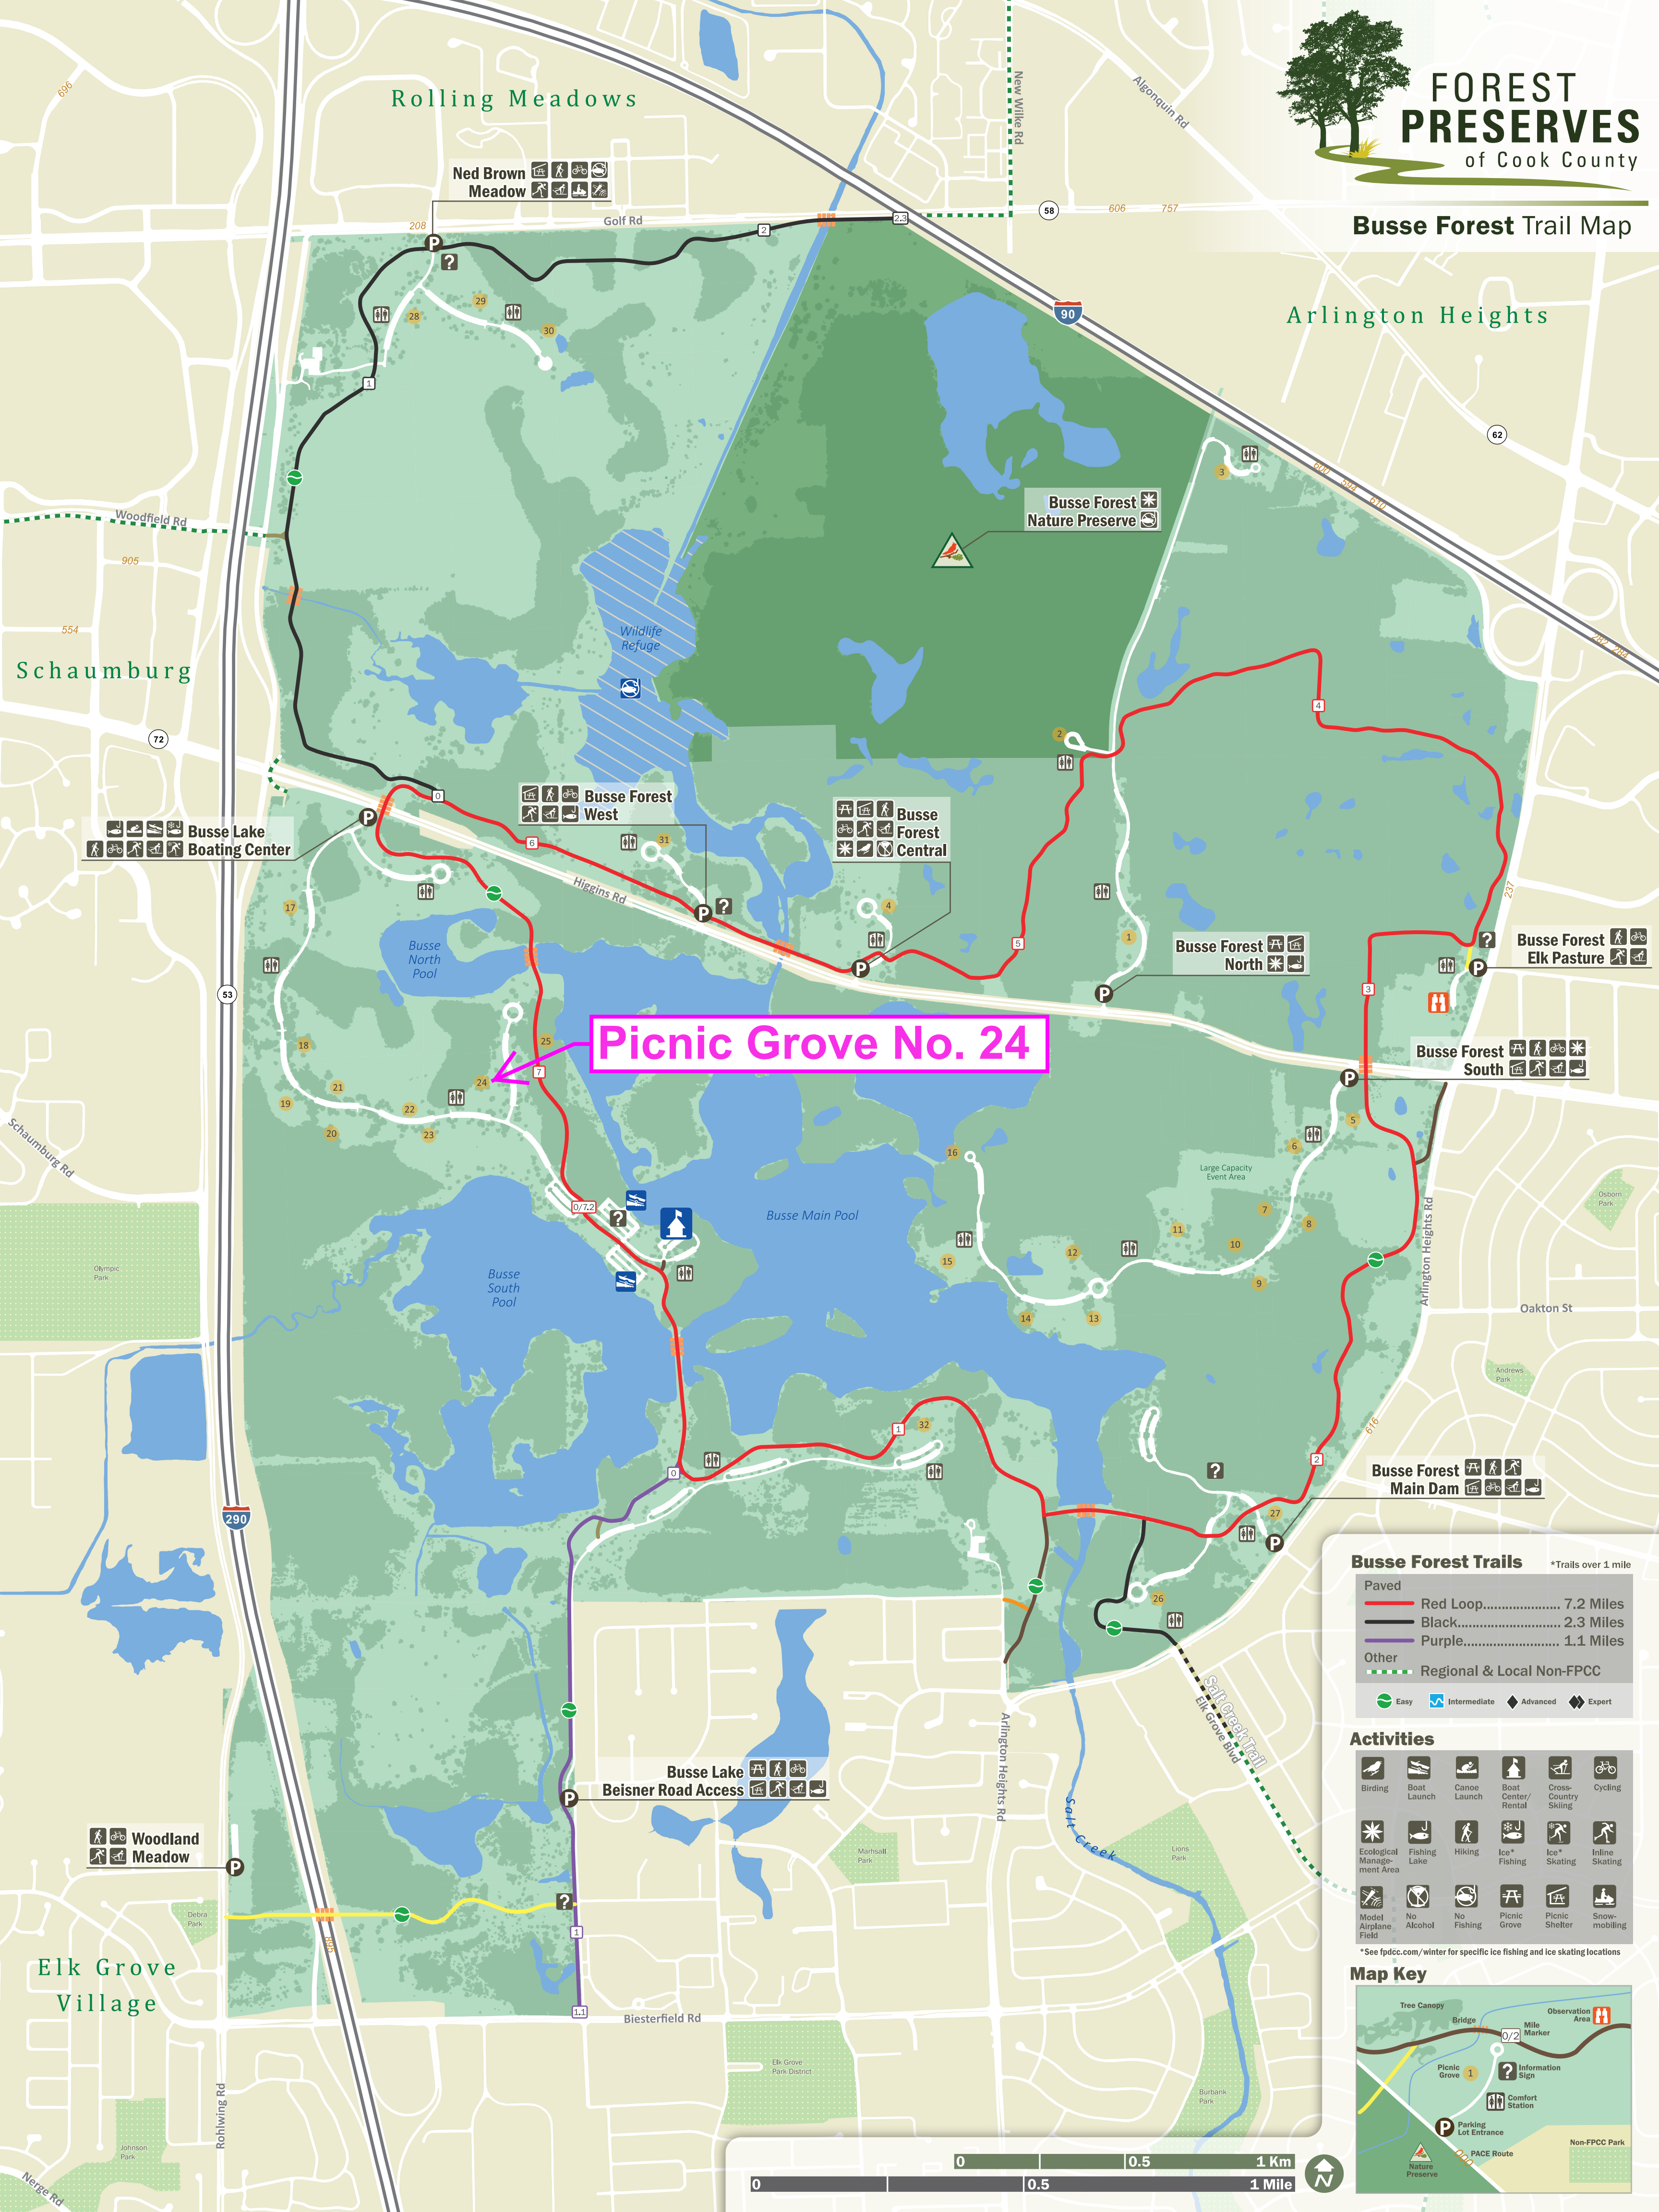

## Busse Forest Trail Map

**Picnic Grove No. 24**

### Busse Forest Trails

\*Trails over 1 mile

Paved	
Red Loop	7.2 Miles
Black	2.3 Miles
Purple	1.1 Miles
Other	
Regional & Local Non-FPCC	

● Easy  
 ■ Intermediate  
 ◆ Advanced  
 ◆ Expert

### Activities

Birding	Boat Launch	Canoe Launch	Boat Center/Rental	Cross-Country Skiing	Cycling
Ecological Management Area	Fishing Lake	Hiking	Ice* Fishing	Ice* Skating	Inline Skating
Model Airplane Field	No Alcohol	No Fishing	Picnic Grove	Picnic Shelter	Snow-mobiling

\*See fpdcc.com/winter for specific ice fishing and ice skating locations